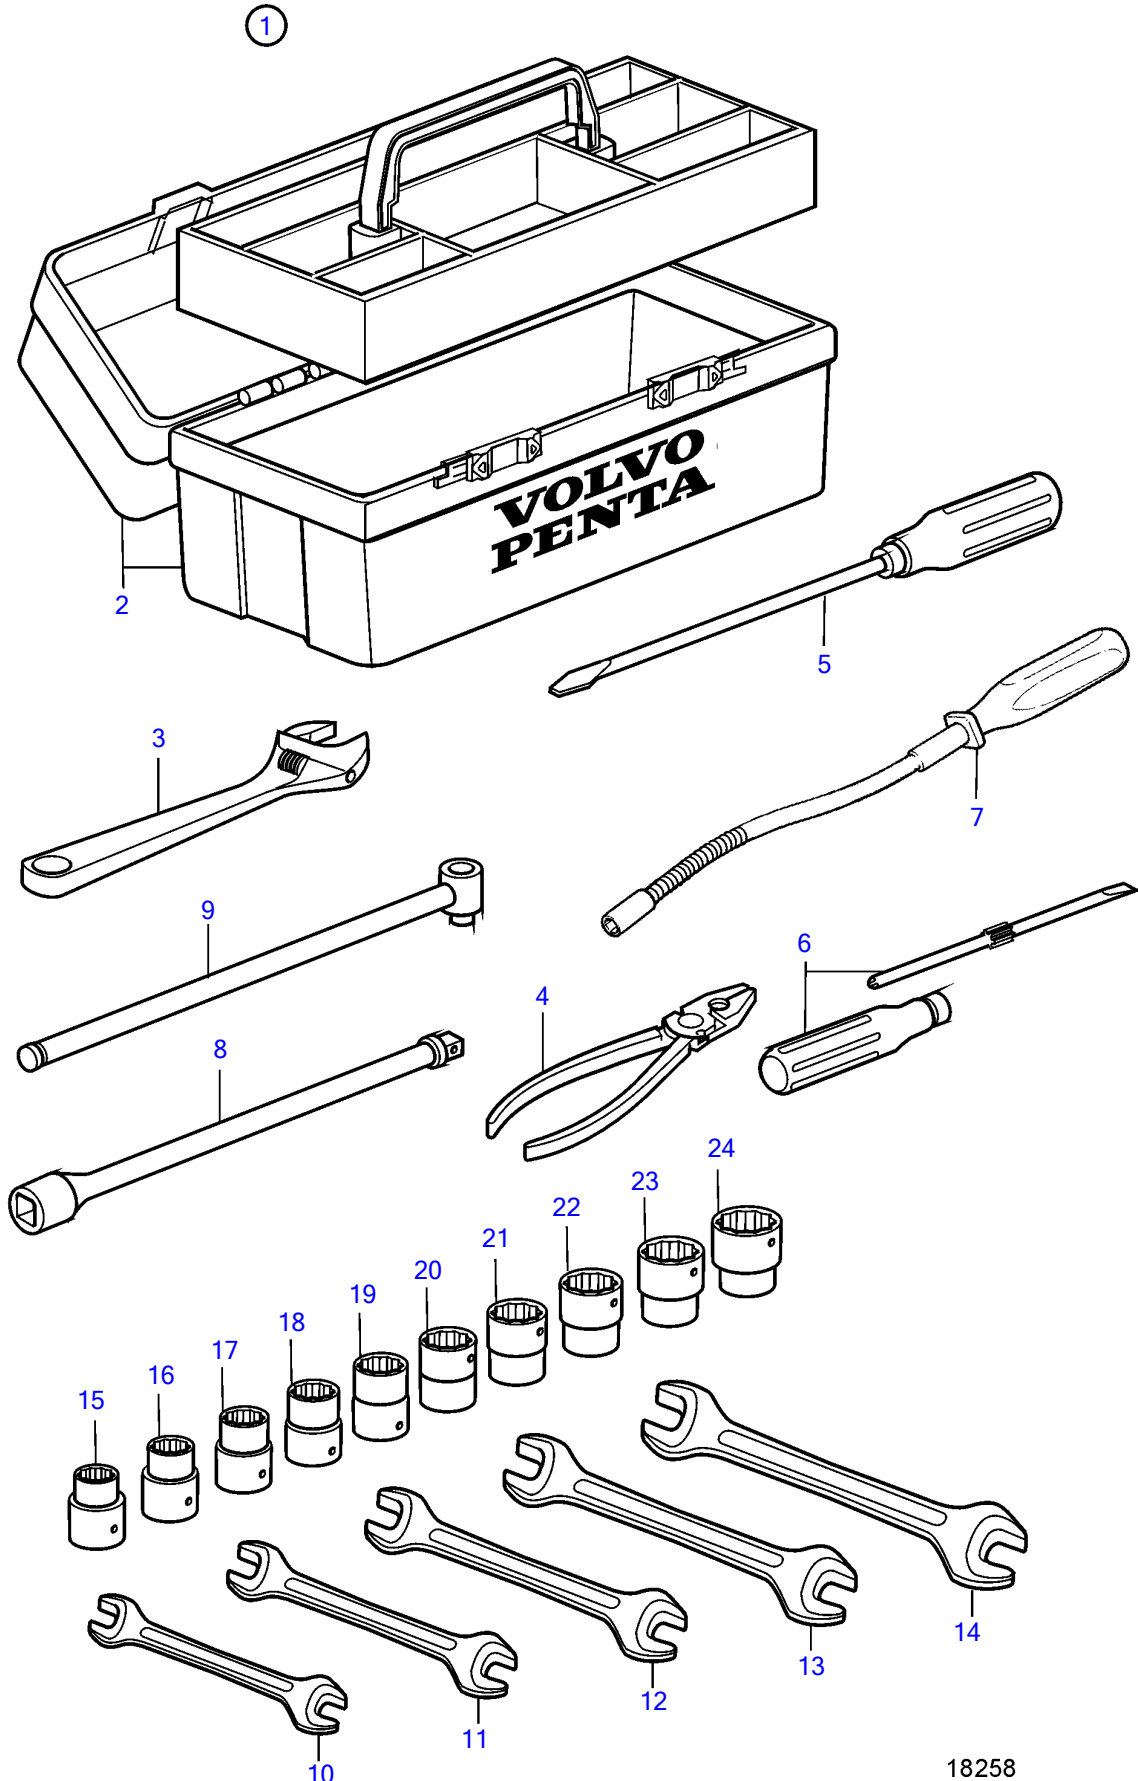

TAMD72P-A, TAMD72WJ-A

TAMD72P-A, TAMD72WJ-A

REF	PART NO.	QTY	DESCRIPTION	NOTES
1	3832808	1	Tool box	(849167)
2	3841091	1	• Tool box	(842021)
3	(962045)	1	• Adjustable wrench	Obsolete part
4	(962032)	1	• Pliers	Obsolete part
5	804771	1	• Screwdriver	
6	(963929)	1	• Combination screwdri	Obsolete part
7	884573	1	• Tool	
8	(962295)	1	• Extension	Obsolete part
9	(962291)	1	• Jointed handle	Obsolete part
10	(884912)	1	• Open-end wrench	10-11mm, Obsolete part
11	(884913)	1	• Open-end wrench	12-13mm, Obsolete part
12	(884914)	1	• Open-end wrench	14-15mm, Obsolete part
13	(884915)	1	• Open-end wrench	17-19mm, Obsolete part
14	(884916)	1	• Open-end wrench	22-24mm, Obsolete part
15	(962259)	1	• Sleeve	10mm, Obsolete part
16	(962260)	1	• Sleeve	11mm, Obsolete part
17	(962269)	1	• Sleeve	12mm, Obsolete part
18	(962261)	1	• Sleeve	13mm, Obsolete part
19	(962270)	1	• Sleeve	14mm, Obsolete part
20	(962271)	1	• Sleeve	15mm, Obsolete part
21	(962262)	1	• Sleeve	17mm, Obsolete part
22	(962263)	1	• Sleeve	19mm, Obsolete part
23	(962264)	1	• Sleeve	22mm, Obsolete part
24	(962267)	1	• Sleeve	30mm, Obsolete part